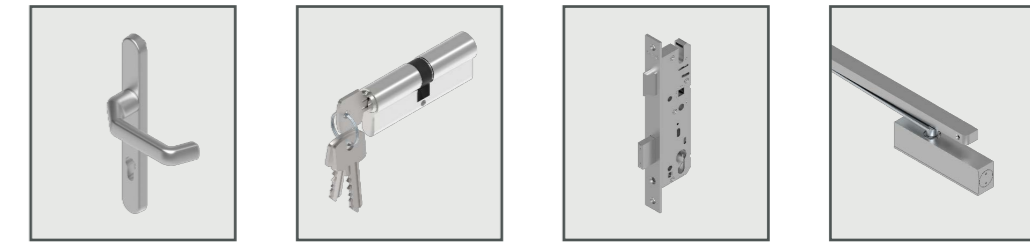

Bespoke By Design

Personalise your Premier-Line wicket door from a choice of additional options available on pages 32-35.

Our wicket doors are available in RAL colours. Please see pages 30-31.

Premier-Line wicket doors are supplied as standard with: