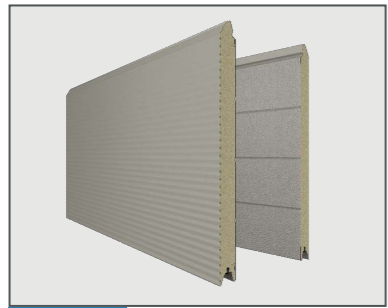

Microwave

Georgian

Premier-Line

L Ribbed

For many people the Premier-Line L Ribbed panel design is the perfect complimentary choice to enhance the kerb appeal of your home. The large horizontal rib of the panels provides both a stylish and contemporary aesthetic. A reason why L Ribbed resonates with so many making this design one of our most popular.