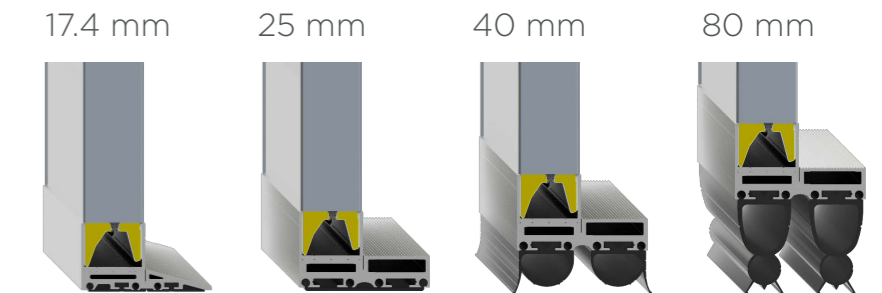

25mm threshold supplied as standard, also available 17.4mm, 40mm and 80mm :-