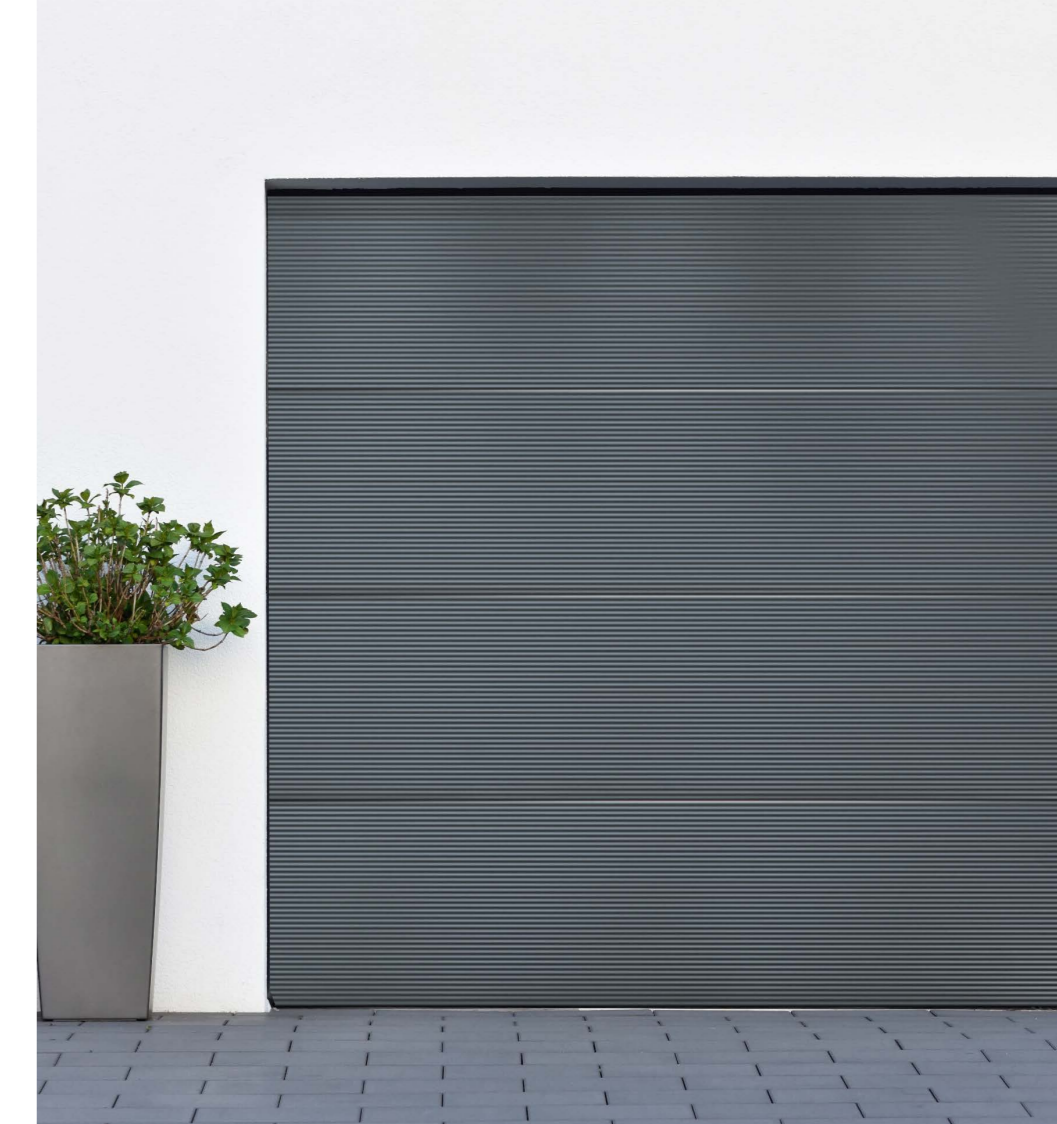

Microwave is available in smooth texture only and all colour options. See the panel texture options to help you choose on page 14.

Wicket Doors

Wicket doors offer a practical solution for properties with no other access into the garage. They enable easy access without the need to open the entire garage door.